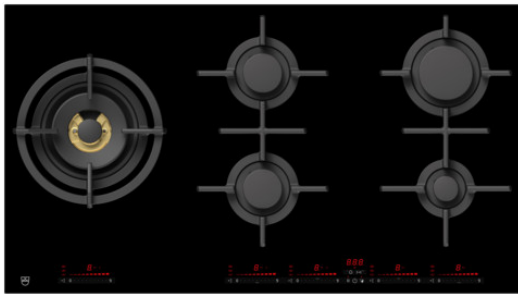

### Selected product

- Article no.: 3107263505
- EAN code: 7630029440605
- Type: GAS951GSBZ
- Product category: Hob
- Standard width: 90 cm
- Front design: BlackDesign
- Frame: DualDesign

### Design

- Type: GAS951GSBZ
- Product category: Hob
- Standard width: 90 cm
- Front design: BlackDesign
- Frame: DualDesign

### Hob features

- Hob category: gas
- Residual heat indicator
- Timer
- Restore function
- Cooking zones: 5
- Power levels: 9

**Functions**

- Warming function
- Bridging function
- Heating function
- Safety package
- Pause button
- Automatic warm-up function
- Cleaning lock
- Melt function
- Simmer function
- Childproof lock