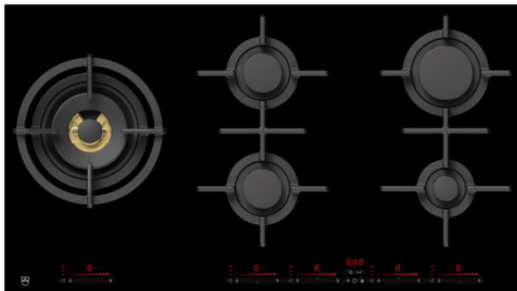

V-ZUG Ltd

Industriestrasse 66, P.O.Box, 6302 Zug/Switzerland

Phone +41 58 767 67 67

info@vzug.com, www.vzug.com

Brochure GAS951GSBZ

Selected product

- Article no.: 3107267505
- EAN code: 7630029485279
- Type: JZT-GAS951GSBZ
- Product category: Hob
- Standard width: 90 cm
- Front design: BlackDesign
- Frame: DualDesign