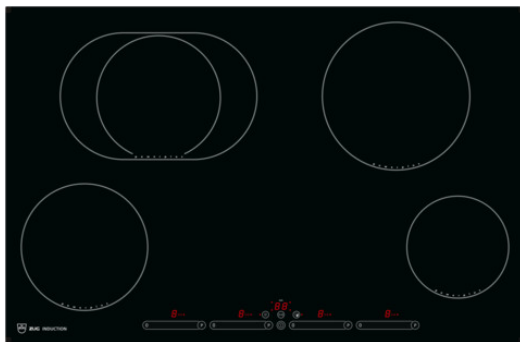

### Selected product

- Article no.: 3109700402
- EAN code: 7630029425862
- Type: GK46TIABSF
- Product category: Hob
- Standard width: 80 cm
- Front design: BlackDesign
- Frame: Flush-fitting