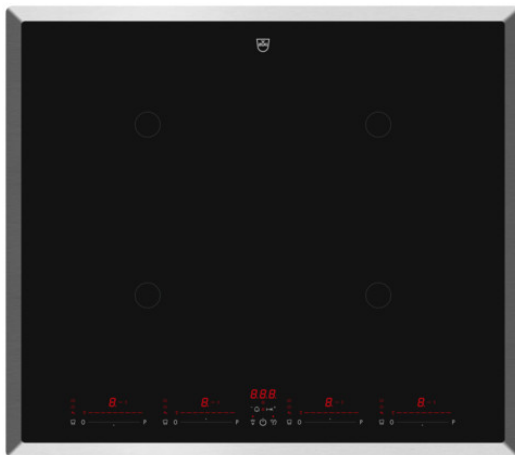

V-ZUG Ltd

Industriestrasse 66, P.O.Box, 6302 Zug/Switzerland

Phone +41 58 767 67 67

info@vzug.com, www.vzug.com

Brochure CookTop V4000 I604

Selected product

- Article no.: 311150001
- EAN code: 7630029438190
- Type: CTI4T64MMSLC
- Product category: Hob
- Appliance type: Built-in hob
- Standard width: 60 cm
- Front design: BlackDesign
- Frame: Chrome frame

Details CookTop V4000 I604

Compliant to regulation

- (EU) Nr. 66/2014
- GB 21456-2008: No

Design

- Type: CTI4T64MMSLC
- Product category: Hob
- Appliance type: Built-in hob
- Standard width: 60 cm
- Front design: BlackDesign
- Frame: Chrome frame

Display and operation

- Display: Digital display
- Controls: Multi-Slider/direct selection
- Slider control
- Operating time
- Button sound (on/off)

Energy

- Measurement and Calculation Method: EN60350-2
- Output - standby off: 0.49 W
- Consumption when off: 0 W
- Operating voltage: 220-240 V
- Cooking zone 1 max. power: 3700 W
- Cooking zone 2 max. power: 3700 W
- Cooking zone 3 max. power: 3700 W
- Cooking zone 4 max. power: 3700 W
- Type of connection (1): 380-415 V 2N~
- Type of connection (2): 220-240 V~
- Frequency (1): 50-60 Hz
- Connected loads (1): 7.4 kW
- Connected loads (2): 7.4 kW
- Fuse protection (1): 16 A
- Fuse protection (2): 32 A
- Plug type: Cable
- Cooking zone 1 energy consumption: 654480 J/kg
- Cooking zone 2 energy consumption: 667800 J/kg
- Cooking zone 3 energy consumption: 658080 J/kg
- Cooking zone 4 energy consumption: 673560 J/kg

Hob features

- Induction coil type: MaxiFlex
- Hob category: Induction
- Operating time with shut-down function
- Residual heat indicator
- Timer
- Restore function
- Cooking zones: 4
- Power levels: 9
- Heating technology: Induction cooking zones