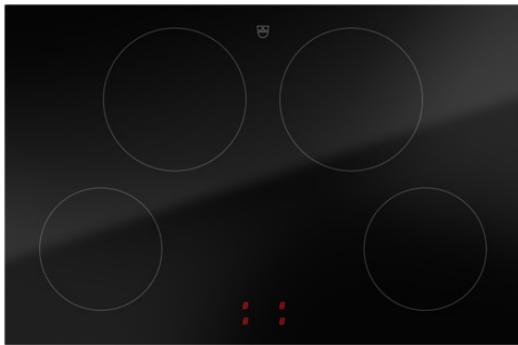

V-ZUG Ltd

Industriestrasse 66, P.O.Box, 6302 Zug/Switzerland

Phone +41 58 767 67 67

info@vzug.com, www.vzug.com

Brochure CookTop V2000 J804

Selected product

- Article no.: 3113800000
- EAN code: 7630029454442
- Type: CTI2T-31138
- Product category: Hob
- Standard width: 80 cm
- Front design: BlackDesign
- Frame: DualDesign