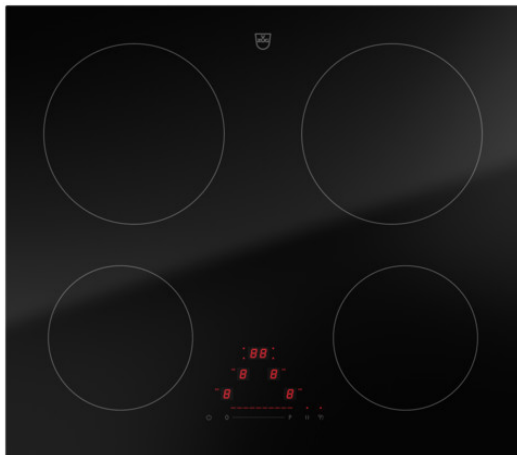

V-ZUG Ltd

Industriestrasse 66, P.O.Box, 6302 Zug/Switzerland

Phone +41 58 767 67 67

info@vzug.com, www.vzug.com

Brochure CookTop V2000 I604

Selected product

- Article no.: 3115900001
- EAN code: 7630029461808
- Type: CTI2T-31159
- Product category: Hob
- Standard width: 60 cm
- Front design: BlackDesign
- Frame: DualDesign

Details CookTop V2000 I604

Compliant to regulation

- (EU) Nr. 66/2014

Design

- Type: CTI2T-31159
- Product category: Hob
- Standard width: 60 cm
- Front design: BlackDesign
- Frame: DualDesign

Dimensions

- Cut-out height: 8.5 mm
- Cut-out radius: 5 mm
- Appliance height: 53 mm
- Appliance width: 571 mm
- Appliance depth: 501 mm
- Appliance corner radius: 2 mm
- Support size width: 560 mm
- Max. support size width: 560 mm
- Support size depth: 490 mm
- Max. support size depth: 490 mm
- Installation height when flush-fitted: 53 mm
- Installation height when surface-mounted: 49 mm
- Cut-out width when flush-mounted: 577 mm
- Cut-out width when surface-mounted: 560 mm
- Max. cut-out width when surface-mounted: 560 mm
- Cut-out depth when flush-mounted: 507 mm
- Cut-out depth when surface-mounted: 490 mm
- Max. cut-out depth when surface-mounted: 490 mm
- Empty weight: 10.5 kg
- Cooking zone 1 position: front left
- Cooking zone 1 dimensions: 16 cm
- Cooking zone 2 position: rear left
- Cooking zone 2 dimensions: 20 cm
- Cooking zone 3 position: rear right
- Cooking zone 3 dimensions: 20 cm
- Cooking zone 4 position: front right
- Cooking zone 4 dimensions: 16 cm