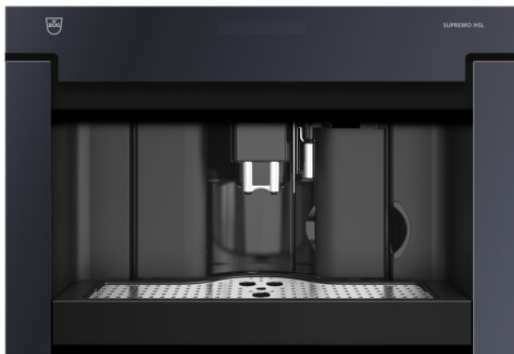

V-ZUG Ltd

Industriestrasse 66, P.O.Box, 6302 Zug/Switzerland

Phone +41 58 767 67 67

info@vzug.com, www.vzug.com

Brochure Supremo HSL

Selected product

- Article no.: 2500100002
- EAN code: 7630029404799
- Type: CCSHSL
- Product category: Coffee-Centre
- Standard width: 55 cm
- Standard height: 38.1 cm
- Front design: Black mirror glass

Details Supremo HSL

Additional settings

- Hot milk
- Milk froth
- User-controlled descaling

Design

- Type: CCSHSL
- Product category: Coffee-Centre
- Standard width: 55 cm
- Standard height: 38.1 cm
- Front design: Black mirror glass

Dimensions

- Niche height: 381 mm
- Max. niche height: 381 mm
- Niche width: 550 mm
- Max. niche width: 550 mm
- Niche depth: 550 mm
- Appliance height: 378 mm
- Max. appliance height: 378 mm
- Appliance width: 548 mm
- Appliance depth: 412 mm
- Empty weight: 20.5 kg