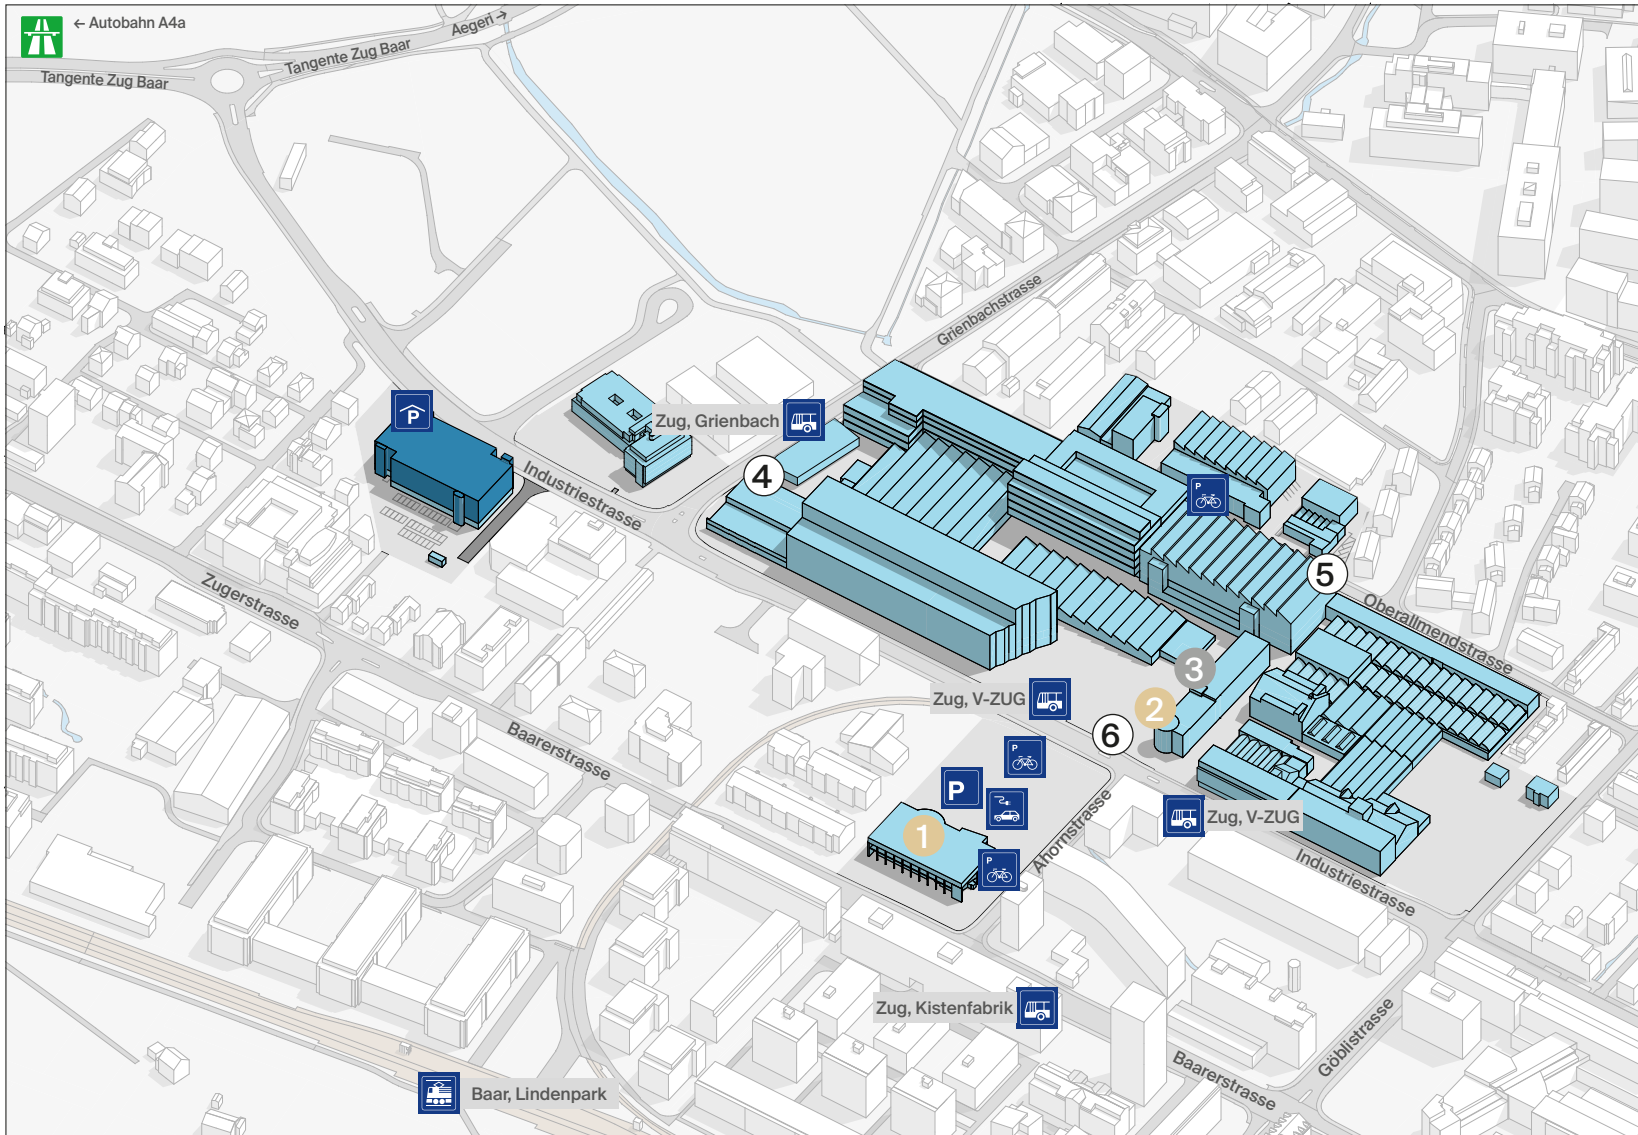

Travelling to V-ZUG Ltd

P **Parking ZUGORAMA**
(limited number of parking spaces, reserved for customers with an appointment)

P **Parking Mobility Hub Zug Nord (MHZN)**
Industriestrasse 61, 6302 Zug
Max. clearance 2.10 m

Bicycle/motorcycle parking

Bus stops

Railway station

1 ZUGORAMA reception

2 V-ZUG Ltd reception

3 Porter (24/7)

4 North Gate – ZUGgate

5 East Gate – Zephyr