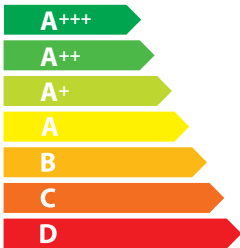

ENERG

енергия · ενεργεια

AE2H6US...
61051

V-ZUG AG

103
kWh/annum

Icon of a water tap with three droplets. Below it, the text "ABCD**E**FG" indicates the water consumption class.

Icon of a light bulb. Below it, the text "ABC**D**EFG" indicates the lighting class.

Icon of a water tap with three droplets. Below it, the text "A**B**CDEFG" indicates the water leakage class.

Icon of a speaker with sound waves. Below it, the text "**73**dB" indicates the sound power level.