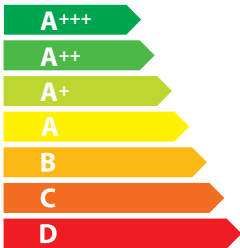

ENERG
енергия · ενεργεια

AE2H5US...
61048

V-ZUG AG

103
kWh/annum

Icon of a three-leaf plant inside a circle.

ABCD**E**FG

Icon of a lightbulb.

ABC**D**EFG

Icon of water droplets falling from a textured surface.

AB**C**DEFG

Icon of a speaker with sound waves.

73dB

65/2014

1076954-R02